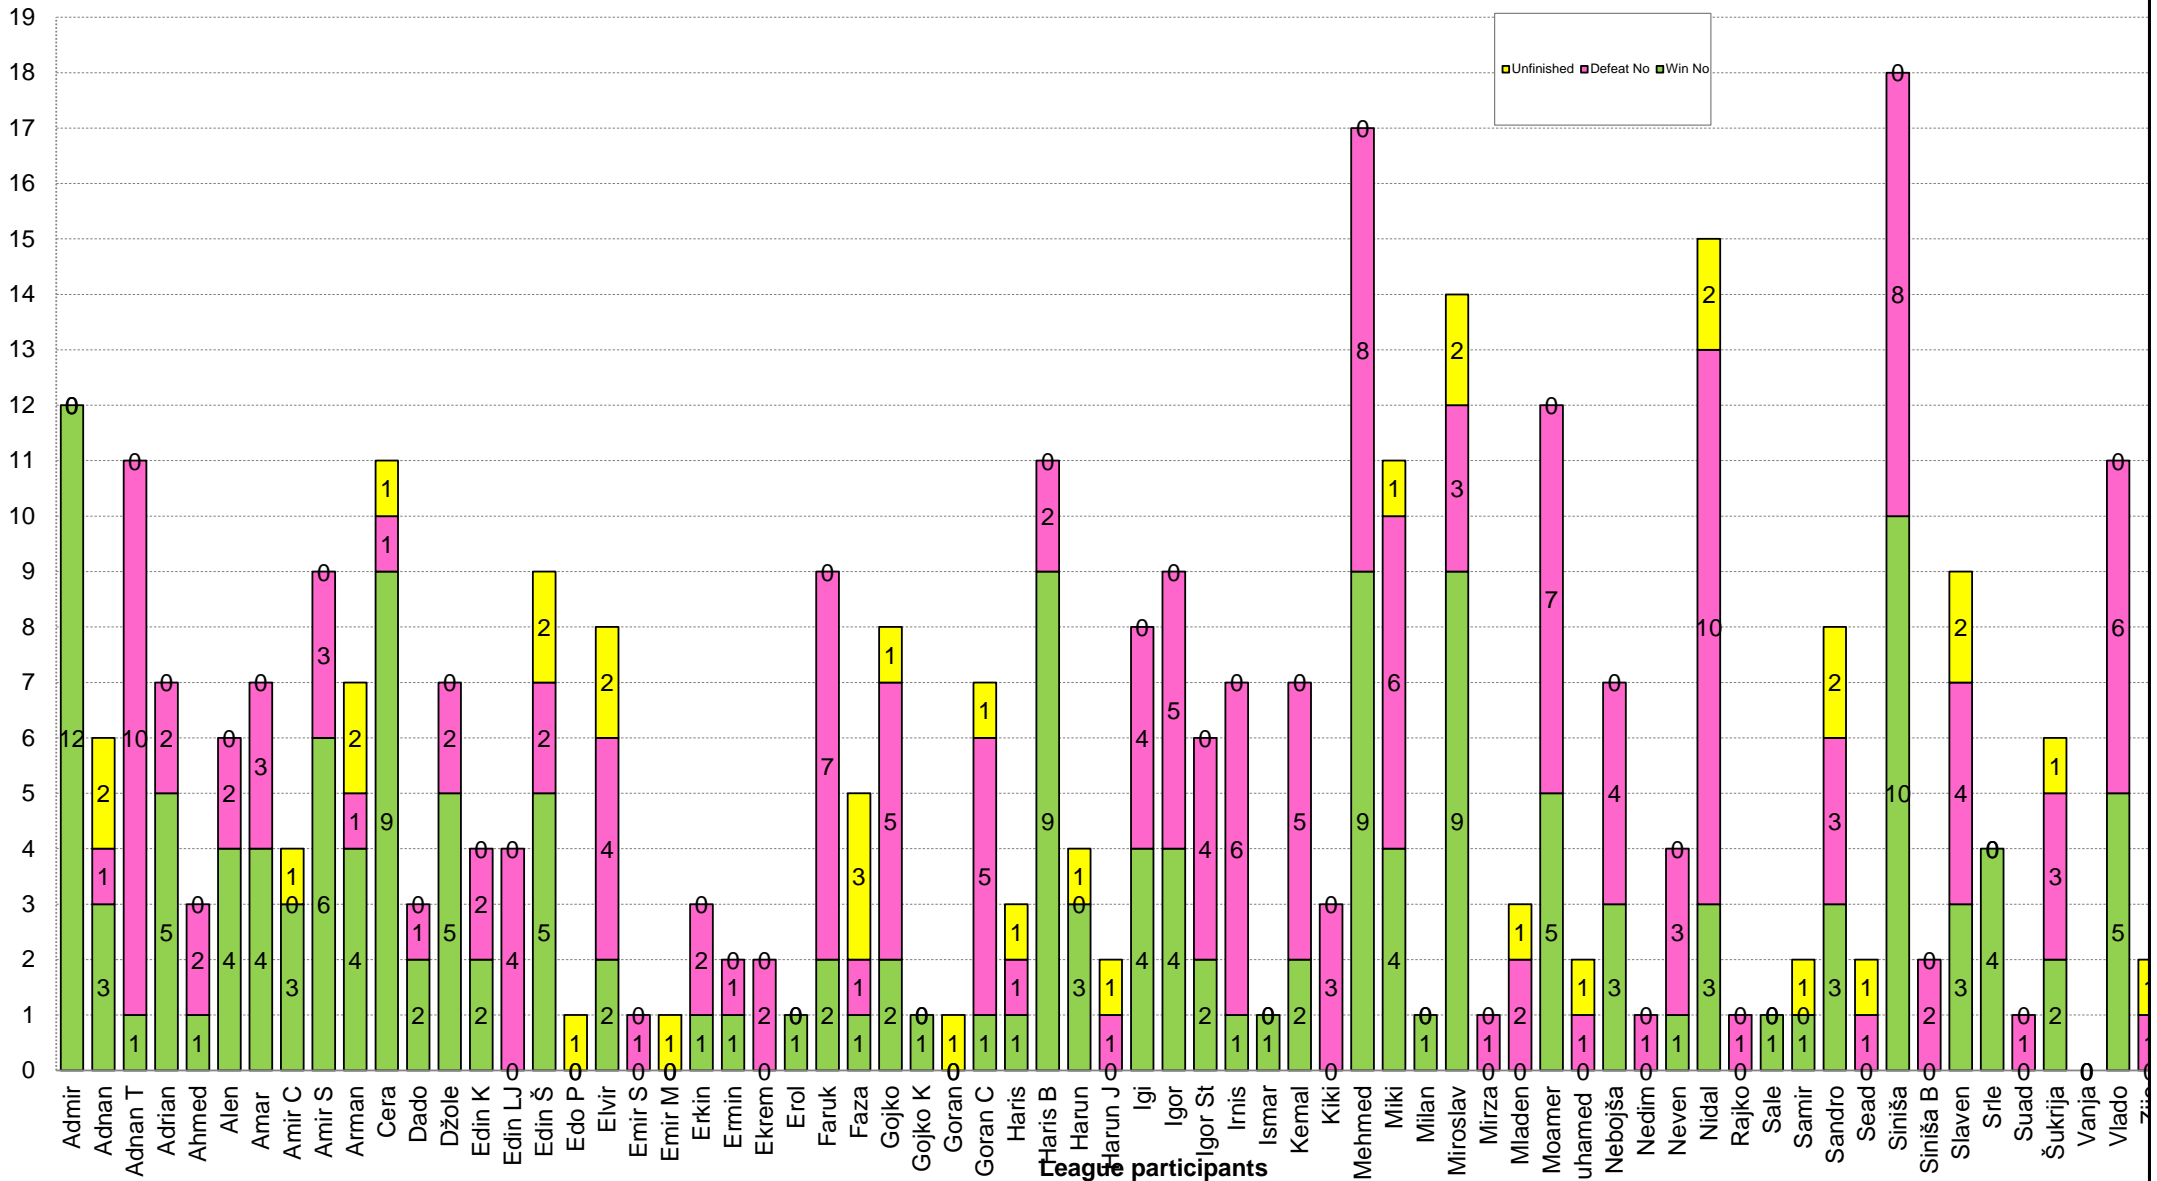

TENNIS CENTER LEAGUE

Name N-Z	No	Opponent	Score	Win / Los	Opponent	Score	Win / Los	Opponent	Score	Win / Los	Opponent	Score	Win / Los	Opponent	Score	Win / Los	Win No	Defeat No	Unfinished	Total No			
Nedim	53	Alen	0/2	L													0	1	0	1			
Neven	54	Mehmed	1/2	L	Haris B	0/2	L	Adnan T	2/0	W	Džole	2/1	L				1	3	0	4			
Nidal	55	Edin S	1/2	L	Arman	0/2	L	Miki	2/0	W	Miki	0/2	L	Miroslav	0/1	U	Miroslav	0/2	L	3	10	2	15
		Miroslav	0/2	L	Miroslav	2/1	W	Miroslav	0/2	L	Faza	1/1	U	Kemal	2/0	W	Edin S	1/2	L				
		Elvir	0/2	L	Miroslav	0/2	L	Miroslav	0/2	L													
Rajko	56	Faruk	1/2	L													0	1	0	1			
Sale	57	Vlado	2/0	W													1	0	0	1			
Samir	58	Amar	2/1	W	Adnan	1/1	U										1	0	1	2			
Sandro	59	Mladen	1/1	U	Cera	1/2	L	Iris	2/0	W	Slaven	1/1	U	Cera	0/2	L	Moamer	2/0	W	3	3	2	8
		Siniša	0/2	L	Mladen	2/1	W																
Sead	60	Elvir	1/1	U	Amir S	0/2	L										0	1	1	2			
Siniša	61	Edin Lj	2/0	W	Admir	0/2	L	Harun	0/2	L	Amar	0/2	L	Moamer	2/0	W	Edin Lj	2/0	W	10	8	0	18
		Amar	0/2	L	Admir	0/2	L	Amar	0/2	L	Vlado	2/0	W	Elvir	2/0	W	Edin Lj	2/0	W				
		Mladen	2/0	W	Vlado	0/2	L	Mirza	2/0	W	Edin Lj	2/0	W	Sandro	2/0	W	Admir	0/2	L				
Siniša B	62	Amir S	0/2	L	Moamer	0/2	L										0	2	0	2			
Slaven	63	Igi	0/2	L	Edin S	2/0	W	Adrian	0/2	L	Adrian	2/1	W	Cera	1/2	L	Igor S	1/2	L	3	4	2	9
		Nebojša	2/1	W	Sandro	1/1	U	Amir C	1/1	U													
Suad	64	Srle	0/2	L													0	1	0	1			
Srle	70	Suad	2/0	W	Mario	2/0	W	Faruk	2/1	W	Erkin	2/0	W				4	0	0	4			
Šukrija	65	Arman	1/2	L	Gojko	2/1	W	Amir S	2/1	W	Edin S	0/2	L	Amir S	0/2	L	Miroslav	1/1	U	2	3	1	6
Vanja	66																0	0	0	0			
Vlado	67	Admir	0/2	L	Gojko	2/0	W	Harun	0/2	L	Igor St	2/0	W	Cera	0/2	L	Moamer	2/0	W	5	6	0	11
		Siniša	0/2	L	Sale	0/2	L	Siniša	2/0	W	Moamer	1/2	L	Igor	2/0	W							
Zijo	68	Muhamed	0/1	U	Edin K	1/2	L										0	1	1	2			
Zlaja	69	Goran C	2/0	W	Kemal	2/0	W										2	0	0	2			
																	0	0	0	0			
																	0	0	0	0			
																	0	0	0	0			
																	0	0	0	0			
																	0	0	0	0			
																	0	0	0	0			
																	0	0	0	0			
																	0	0	0	0			
																	171	171	18	189,00			

Relation of wins, defeats and unfinished matches

Relation of wins, defeats and unfinished matches

No of matches