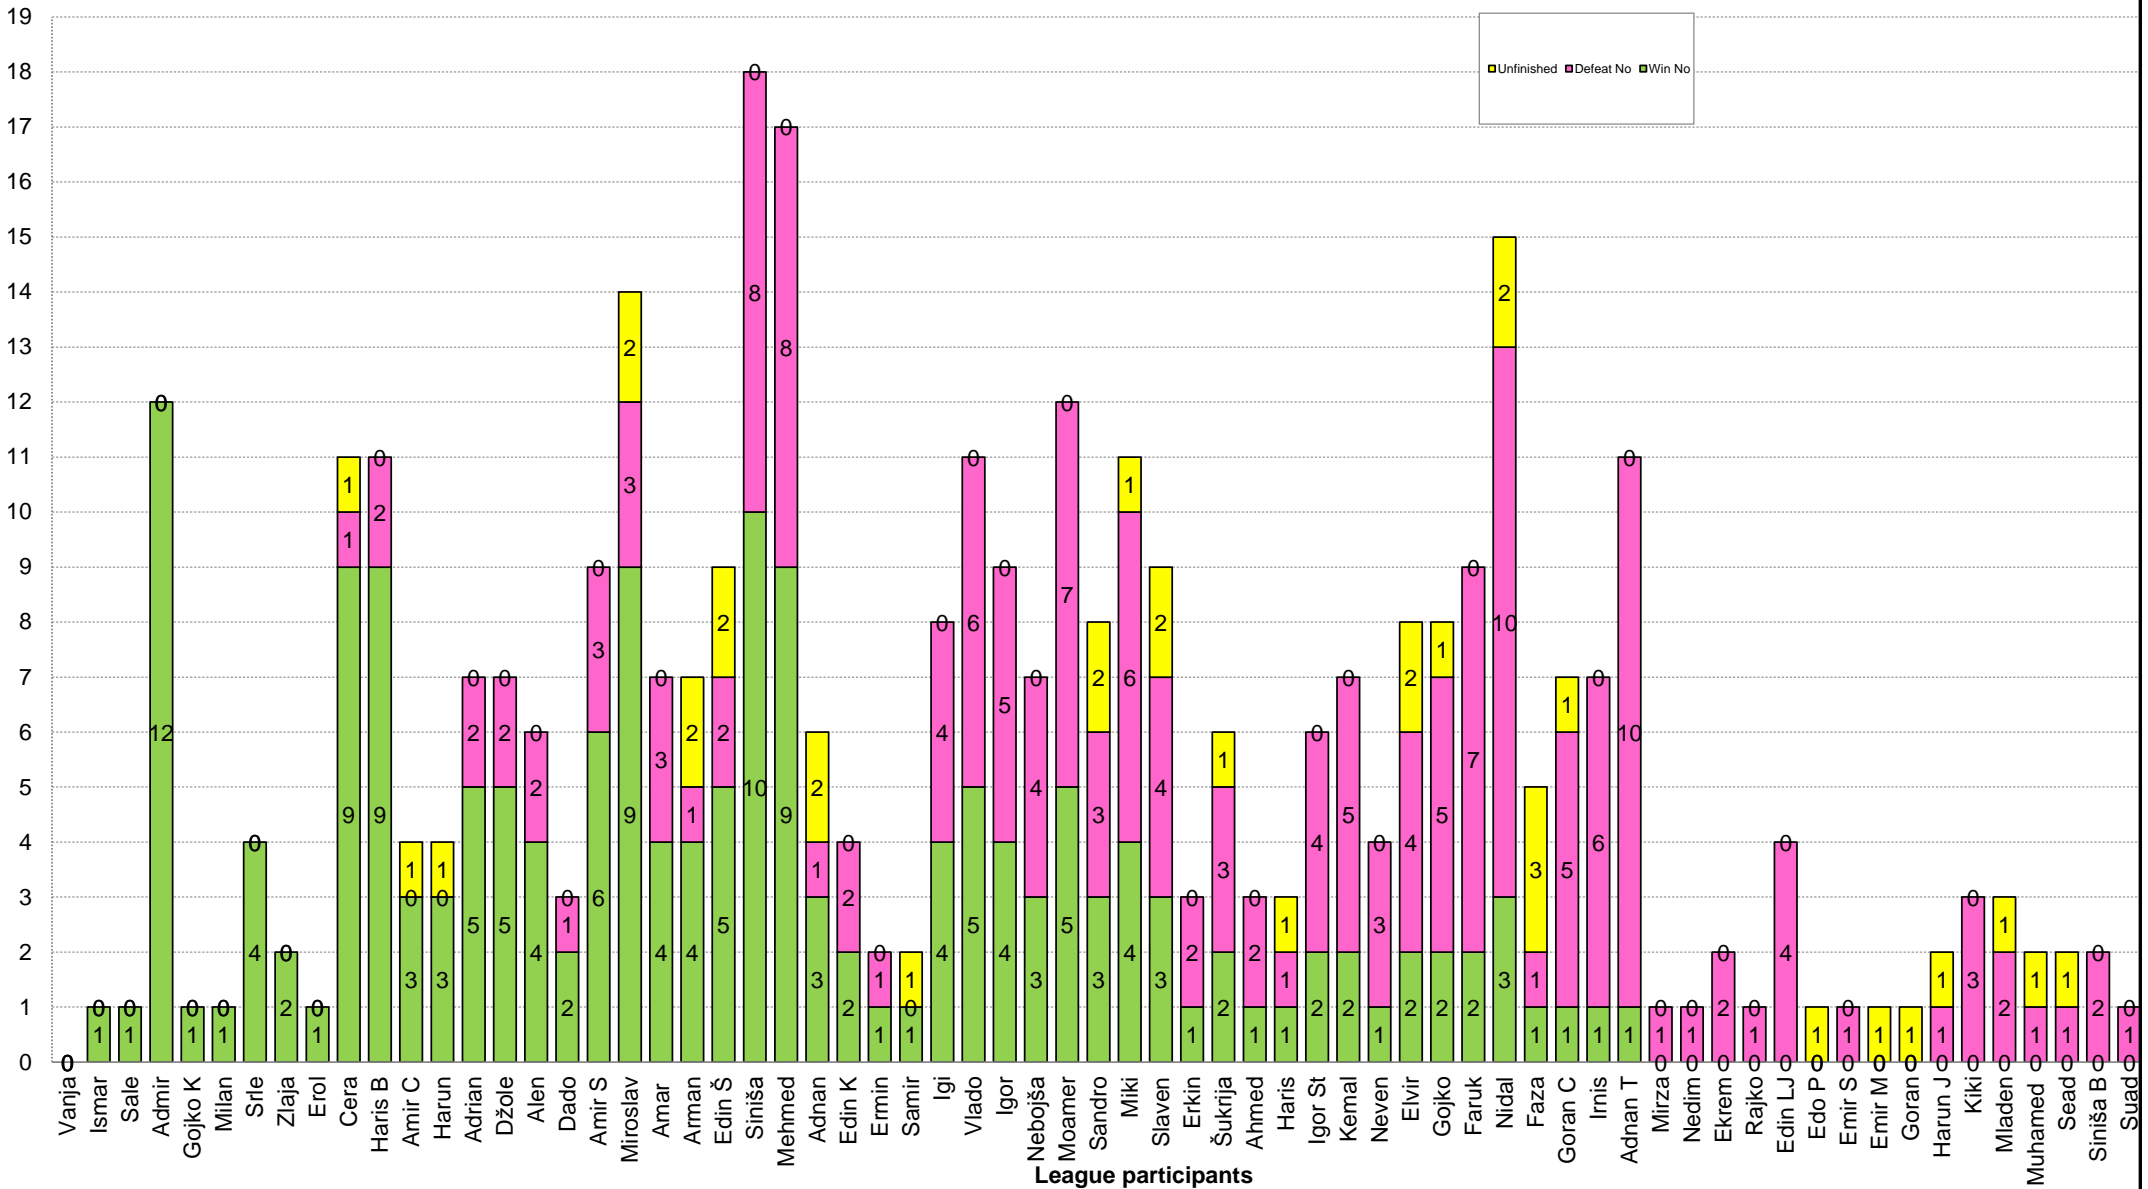

No of matches

POINT CHANGES									MATCH NUMBER								
Rankin g	Name	Year of Birth	Starting points	Previous s points	Point change s	Points	number of matche s	Total chang e	Rankin g	Name	Year of Birth	Starting points	Previous s points	Point change s	Points	number of matche s	Total Chang e
2	Admir		240	240	62	302	12	62	4	Siniša		294	294	-2	292	18	-2
29	Miroslav		171	171	47	218	14	47	50	Mehmed		129	129	27	156	17	27
49	Haris B		123	123	36	159	11	36	34	Nidal		207	207	-7	200	15	-7
54	Džole		108	108	34	142	7	34	29	Miroslav		171	171	47	218	14	47
58	Srle		107	107	28	135	4	28	2	Admir		240	240	62	302	12	62
42	Amir Ć		147	147	27	174	4	27	13	Moamer		261	261	9	270	12	9
50	Mehmed		129	129	27	156	17	27	3	Cera		282	282	14	296	11	14
32	Adrian		198	198	15	213	7	15	10	Vlado		270	270	8	278	11	8
3	Cera		282	282	14	296	11	14	33	Miki		213	213	-8	205	11	-8
22	Igor St		226	226	14	240	6	14	49	Haris B		123	123	36	159	11	36
17	Amir S		249	249	11	260	9	11	65	Adnan T		117	117	-7	110	11	-7
19	Igi		243	243	10	253	8	10	12	Igor		279	279	-6	273	9	-6
63	Edin K		108	108	10	118	4	10	14	Edin Š		267	267	3	270	9	3
13	Moamer		261	261	9	270	12	9	17	Amir S		249	249	11	260	9	11
10	Vlado		270	270	8	278	11	8	18	Slaven		255	255	1	256	9	1
25	Ermin		222	222	8	230	2	8	36	Gojko		189	189	7	196	9	7
45	Faza		162	162	8	170	5	8	38	Faruk		204	204	-17	187	9	-17
9	Samir		273	273	7	280	2	7	11	Elvir		276	276	0	276	8	0
15	Sandro		258	258	7	265	8	7	15	Sandro		258	258	7	265	8	7
36	Gojko		189	189	7	196	9	7	19	Igi		243	243	10	253	8	10
1	Harun		300	300	5	305	4	5	47	Goran C		165	165	-5	160	8	-5
6	Amar		288	288	4	292	7	4	6	Amar		288	288	4	292	7	4
31	Zlaja		210	210	4	214	2	4	8	Arman		285	285	1	286	7	1
14	Edin Š		267	267	3	270	9	3	20	Nebojša		252	252	-3	249	7	-3
23	Šukrija		237	237	3	240	6	3	32	Adrian		198	198	15	213	7	15
27	Alen		225	225	3	228	6	3	37	Kemal		201	201	-7	194	7	-7
64	Erol		111	111	3	114	1	3	44	Imis		183	183	-10	173	7	-10
24	Dado		234	234	2	236	3	2	54	Džole		108	108	34	142	7	34
5	Adnan		291	291	1	292	6	1	5	Adnan		291	291	1	292	6	1
8	Arman		285	285	1	286	7	1	22	Igor St		226	226	14	240	6	14
18	Slaven		255	255	1	256	9	1	23	Šukrija		237	237	3	240	6	3
21	Ahmed		246	246	1	247	3	1	27	Alen		225	225	3	228	6	3
35	Gojko K		195	195	1	196	1	1	45	Faza		162	162	8	170	5	8
46	Milan		168	168	1	169	1	1	1	Harun		300	300	5	305	4	5
56	Erkin		138	138	1	139	3	1	41	Edin Lj.		180	180	-4	176	4	-4
11	Elvir		276	276	0	276	8	0	42	Amir Ć		147	147	27	174	4	27
40	Vanja		177	177		177		0	58	Srle		107	107	28	135	4	28
48	Goran		159	159		159	1	0	59	Neven		135	135	-1	134	4	-1
53	Edo		150	150		150	1	0	63	Edin K		108	108	10	118	4	10
60	Emir M		126	126		126	1	0	16	Mladen		264	264	-4	260	3	-4
28	Muhamed		219	219	-1	218	2	-1	21	Ahmed		246	246	1	247	3	1
30	Sead		216	216	-1	215	2	-1	24	Dado		234	234	2	236	3	2
43	Mirza		174	174	-1	173	1	-1	55	Haris		141	141	-1	140	3	-1
52	Harun J.		153	153	-1	152	2	-1	56	Erkin		138	138	1	139	3	1
55	Haris		141	141	-1	140	3	-1	66	Mario		114	114	-5	109	3	-5
59	Neven		135	135	-1	134	4	-1	9	Samir		273	273	7	280	2	7
61	Rajko		126	126	-1	125	1	-1	25	Ermin		222	222	8	230	2	8
67	Zijo		108	108	-1	107	2	-1	26	Siniša B		231	231	-2	229	2	-2
4	Siniša		294	294	-2	292	18	-2	28	Muhamed		219	219	-1	218	2	-1
26	Siniša B		231	231	-2	229	2	-2	30	Sead		216	216	-1	215	2	-1
68	Ekrem		108	108	-2	106	2	-2	31	Zlaja		210	210	4	214	2	4
20	Nebojša		252	252	-3	249	7	-3	52	Harun J.		153	153	-1	152	2	-1
39	Suad		186	186	-3	183	1	-3	67	Zijo		108	108	-1	107	2	-1
51	Emir S		156	156	-3	153	1	-3	68	Ekrem		108	108	-2	106	2	-2
16	Mladen		264	264	-4	260	3	-4	7	Sale		297	297	-7	290	1	-7
41	Edin Lj.		180	180	-4	176	4	-4	35	Gojko K		195	195	1	196	1	1